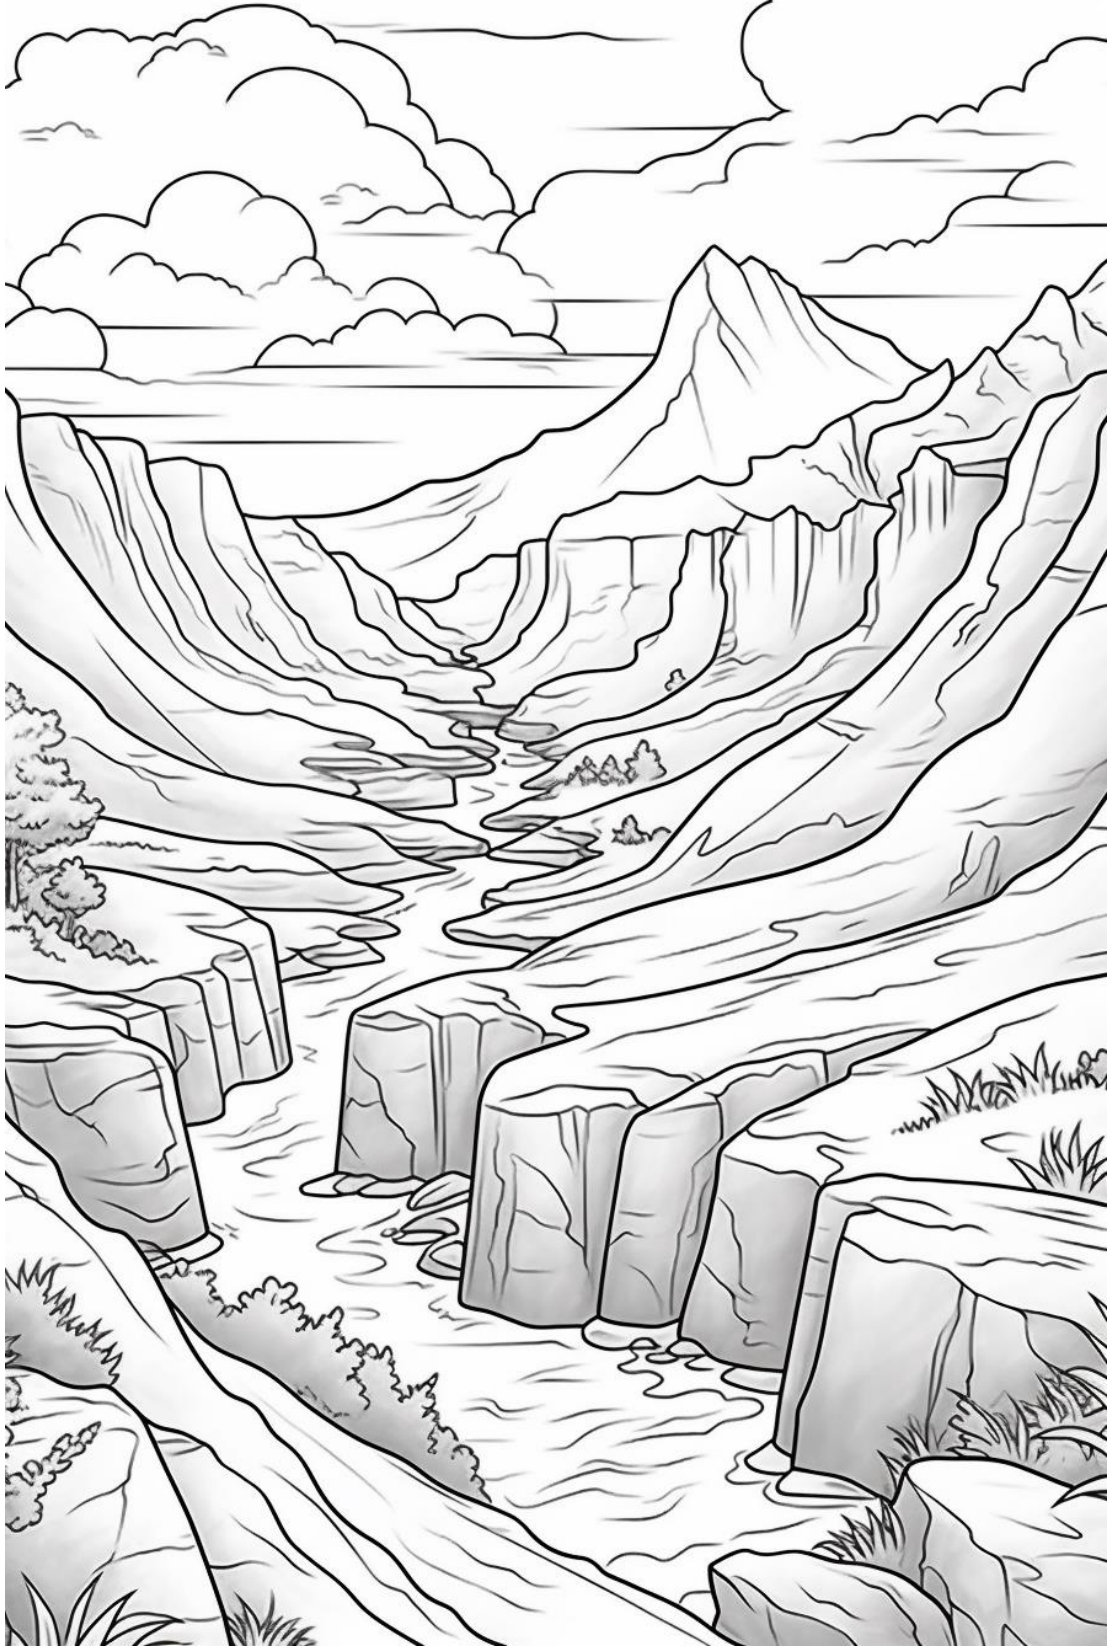

River & Canyon Coloring Sheet

The rounded upper canyon walls shows this valley was carved by a glacier. The steep sided cliffs near the river suggests after the glacier left, the river has had time to begin carving the valley even deeper.